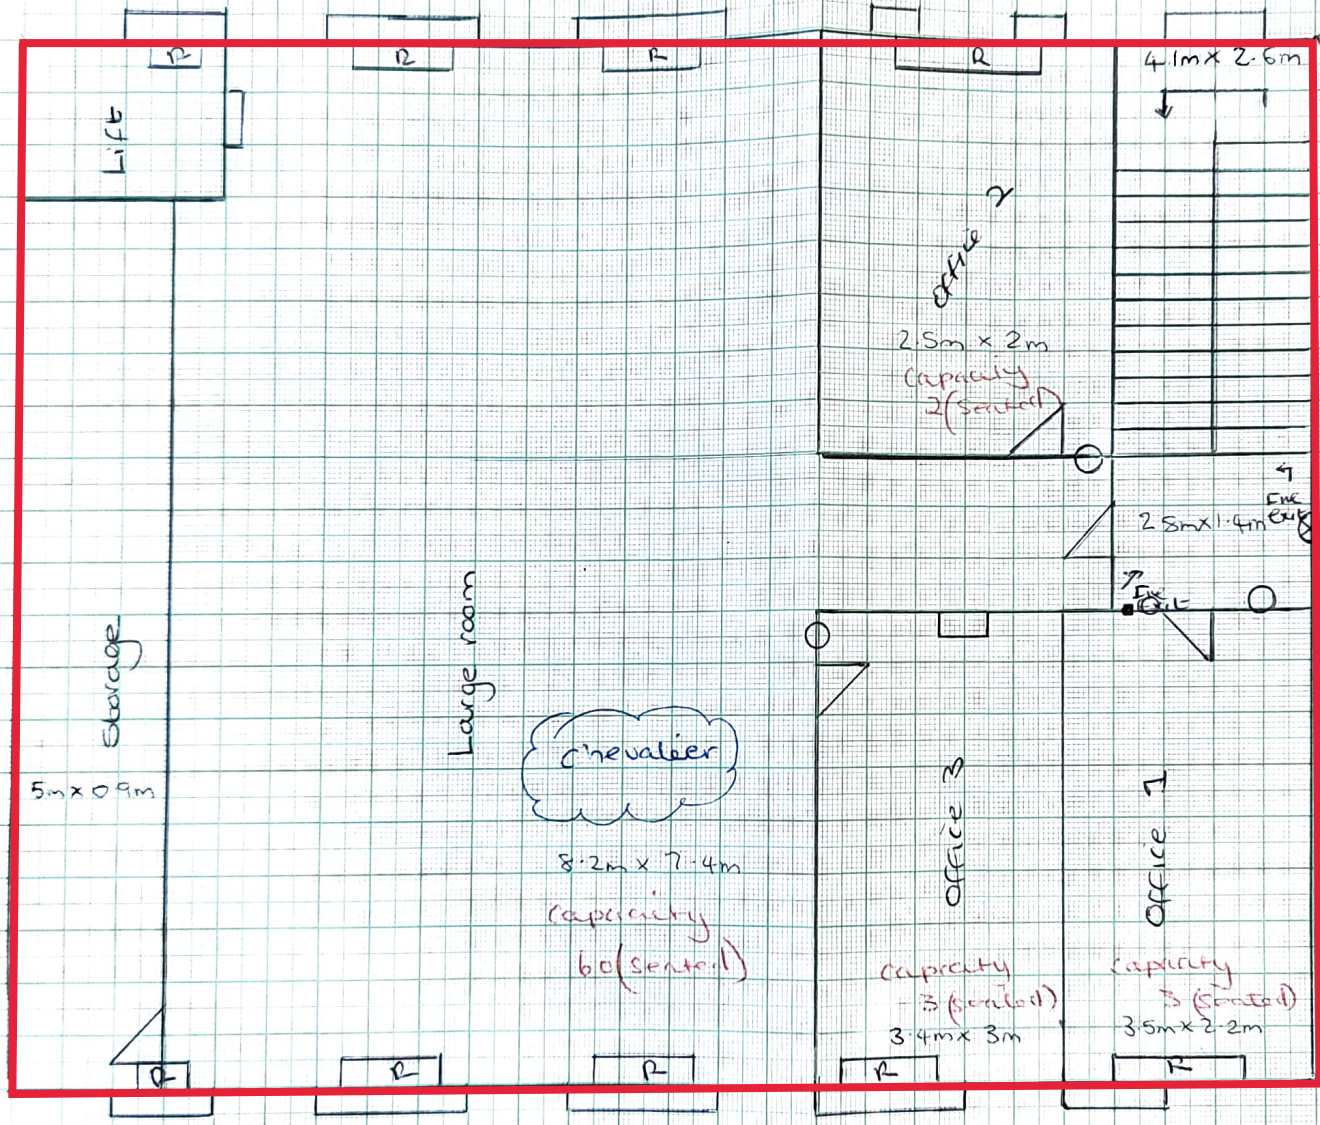

The Walton Cottage Education Trust
 597 Stretford Road
 MANCHESTER
 M16 9BX

Ground Floor
 not to scale

- key:
- R: radiator
 - ☁: room number
 - Capacity
 - ⊗ CCTV
 - ⊙ fire apparatus
 - break glass
 - 04/24
 - Licensable Area

First floor
 not to scale

- Key:
- R: radiator
 - ☁: room name
 - Capacity
 - ⊗: CCTV
 - : fire equipt
 - : Break glass
- 04/24

Licensable Area

Second floor
 not to scale

- key:
- R: Radiator
 - ⊙: room name
 - (capacity)
 - ⊗: CCTV
 - : Fire Equipment
 - : break glass
 - 04/24
 - Licensable Area