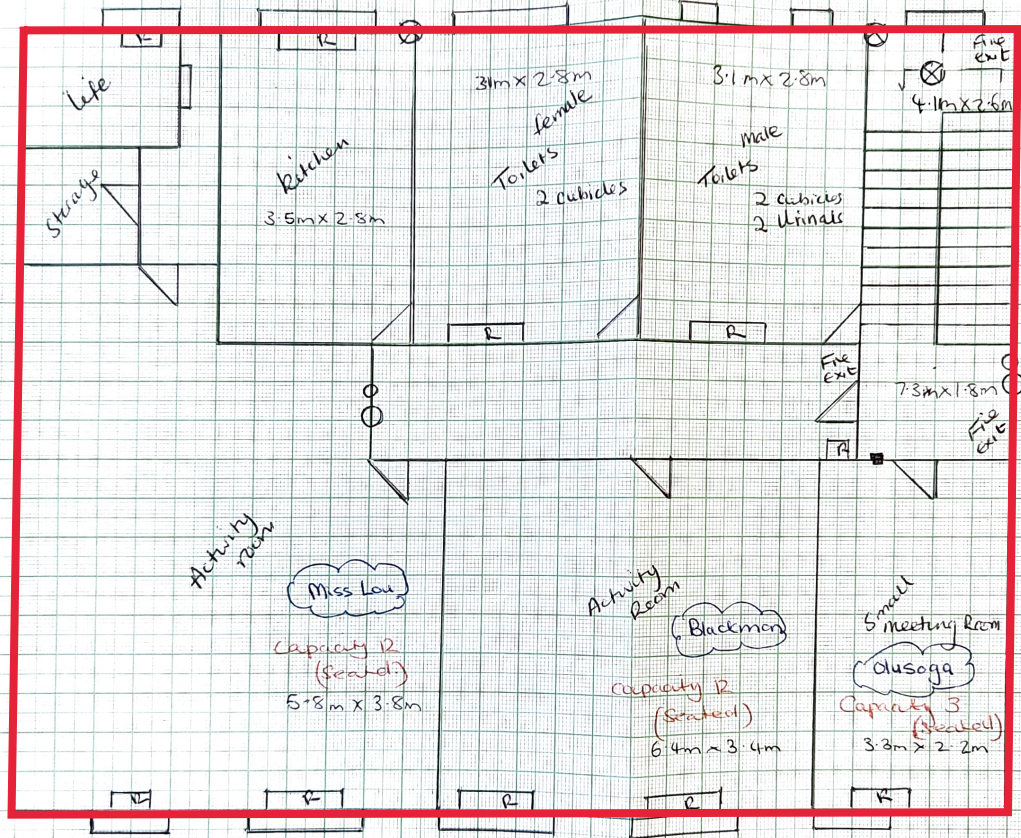

The Walton Cottage Education Trust
 597 Stretford Road
 MANCHESTER
 M16 9BX

Ground Floor
 not to scale

- key:
- R: radiator
 - ☁: room number
 - Capacity
 - ⊗ CCTV
 - ⊙ fire apparatus
 - break glass
 - 04/24
 - Licensable Area

First floor
 not to scale

- Key:
- R: radiator
 - ☁: room name
 - Capacity
 - ⊗: CCTV
 - : fire equipt
 - : Break glass
- 04/24

Licensable Area

Second floor
 not to scale

- key:
- R: Radiator
 - ⊙: room name
 - (capacity)
 - ⊗: CCTV
 - : Fire Equipment
 - : break glass
 - 04/24
 - Licensable Area