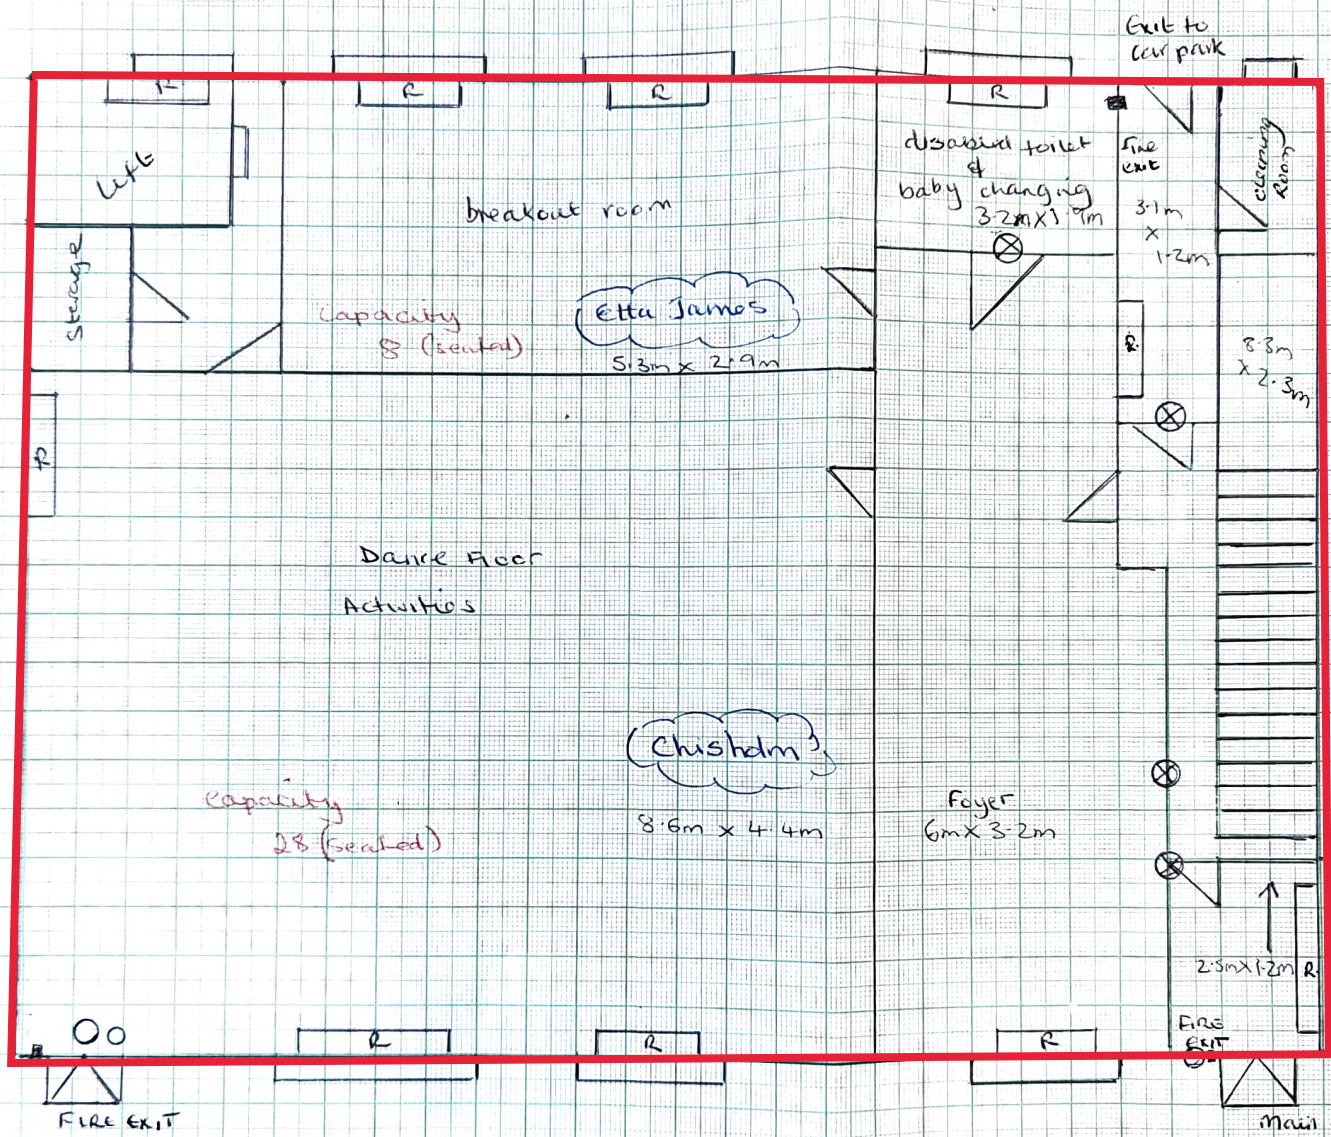

The Walton Cottage Education Trust
 597 Stretford Road
 MANCHESTER
 M16 9BX

Ground Floor
 not to scale

- key:
- R: radiator
 - ☁: room number
 - Capacity
 - ⊗ CCTV
 - ⊙ fire apparatus
 - break glass
 - 04/24
 - Licensable Area

First floor
 not to scale

- Key:
- R: radiator
 - ☁: room name
 - Capacity
 - ⊗: CCTV
 - : fire equipt
 - : Break glass
- 04/24

Licensable Area

Second floor
 not to scale

- key:
- R: Radiator
 - ⊙: room name
 - (capacity)
 - ⊗: CCTV
 - : Fire Equipment
 - : break glass
 - 04/24
 - Licensable Area